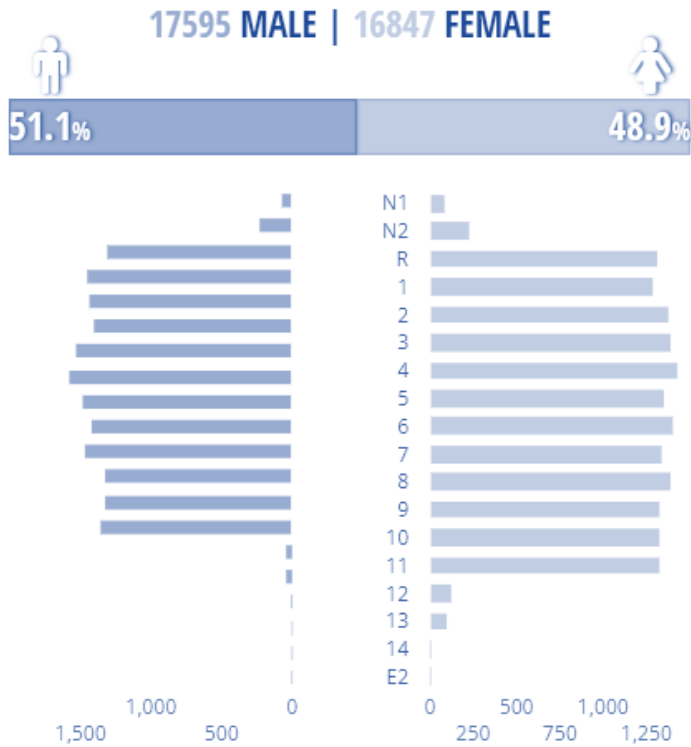

The second page gives an overview of the pupil population in Southampton. This is only a snapshot at one given time and the data represented here is constantly changing.

Southampton Pupil Breakdown 2023/24

NO. OF PUPILS BORN IN THE SUMMER

PUPILS BY ETHNICITY

35.1% 🍴

of pupils are eligible for
FREE SCHOOL MEALS

30.3% 🗣️

of pupils have **EAL**
(ENGLISH AS AN ADDITIONAL LANGUAGE)

IN AUTUMN TERM THERE WAS

92.5% ATTENDANCE