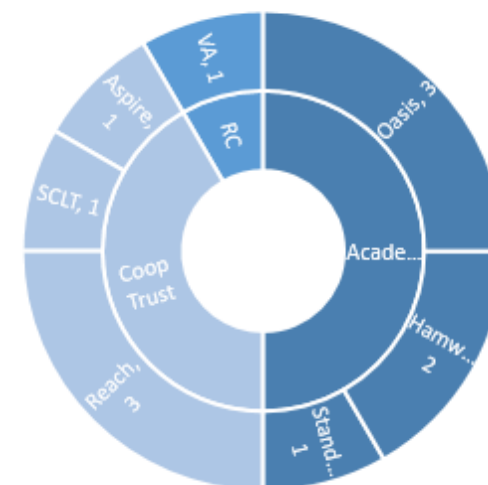

Secondary Schools in Southampton

The following pages give a summary of the schools within the city of Southampton.

The breakdown on the first page gives an indication of the type of school; the proportion of the maintained, trust and academy schools across the city (due to the small numbers of special, all through, AP and nursery schools these have not been included).

The second page gives an overview of the pupil population in Southampton. This is only a snapshot at one given time and the data represented here is constantly changing.