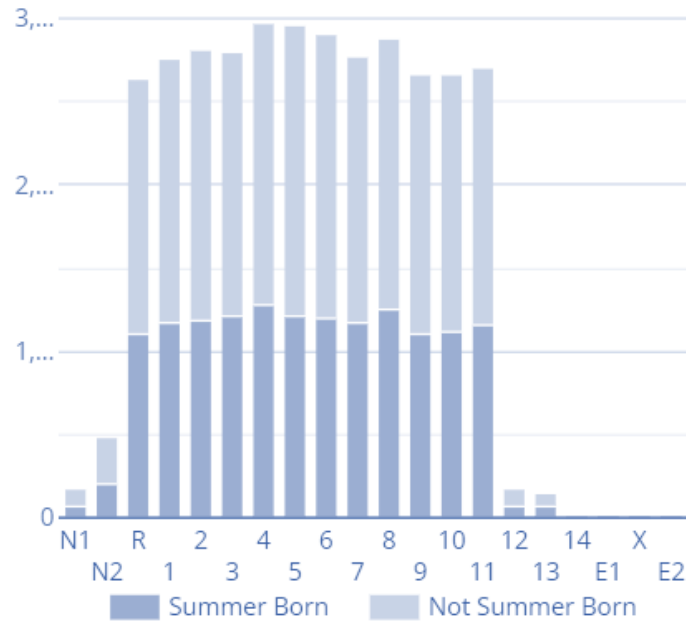

NO. OF PUPILS BORN IN THE SUMMER