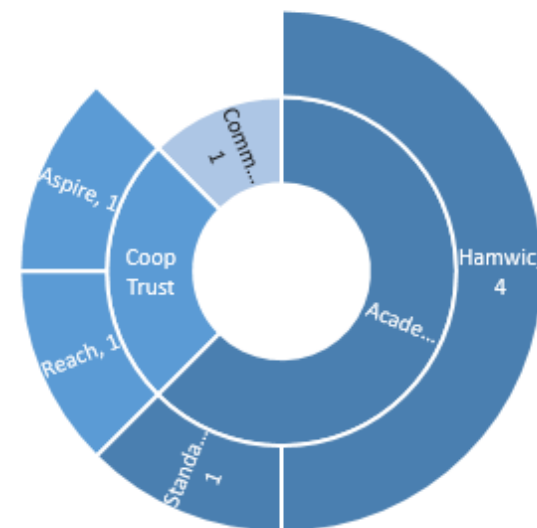

Junior Schools in Southampton