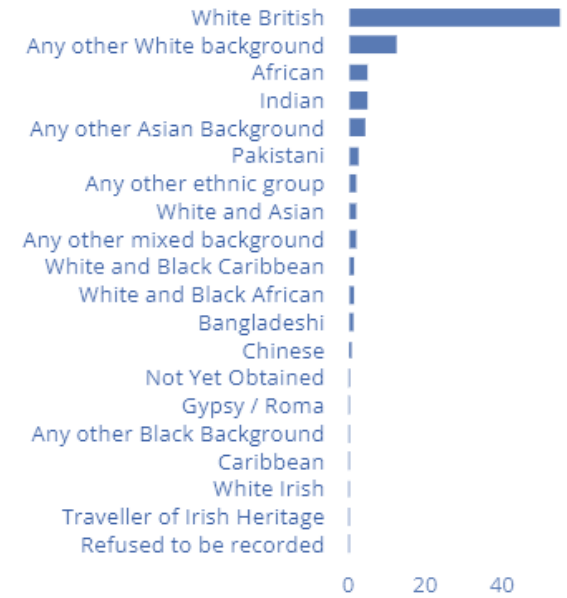

NO. OF PUPILS BORN IN THE SUMMER

PUPILS BY ETHNICITY

35.1% 🍴

of pupils are eligible for
FREE SCHOOL MEALS

30.3% 🗣️

of pupils have **EAL**
(ENGLISH AS AN ADDITIONAL LANGUAGE)

IN AUTUMN TERM THERE WAS

92.5% ATTENDANCE